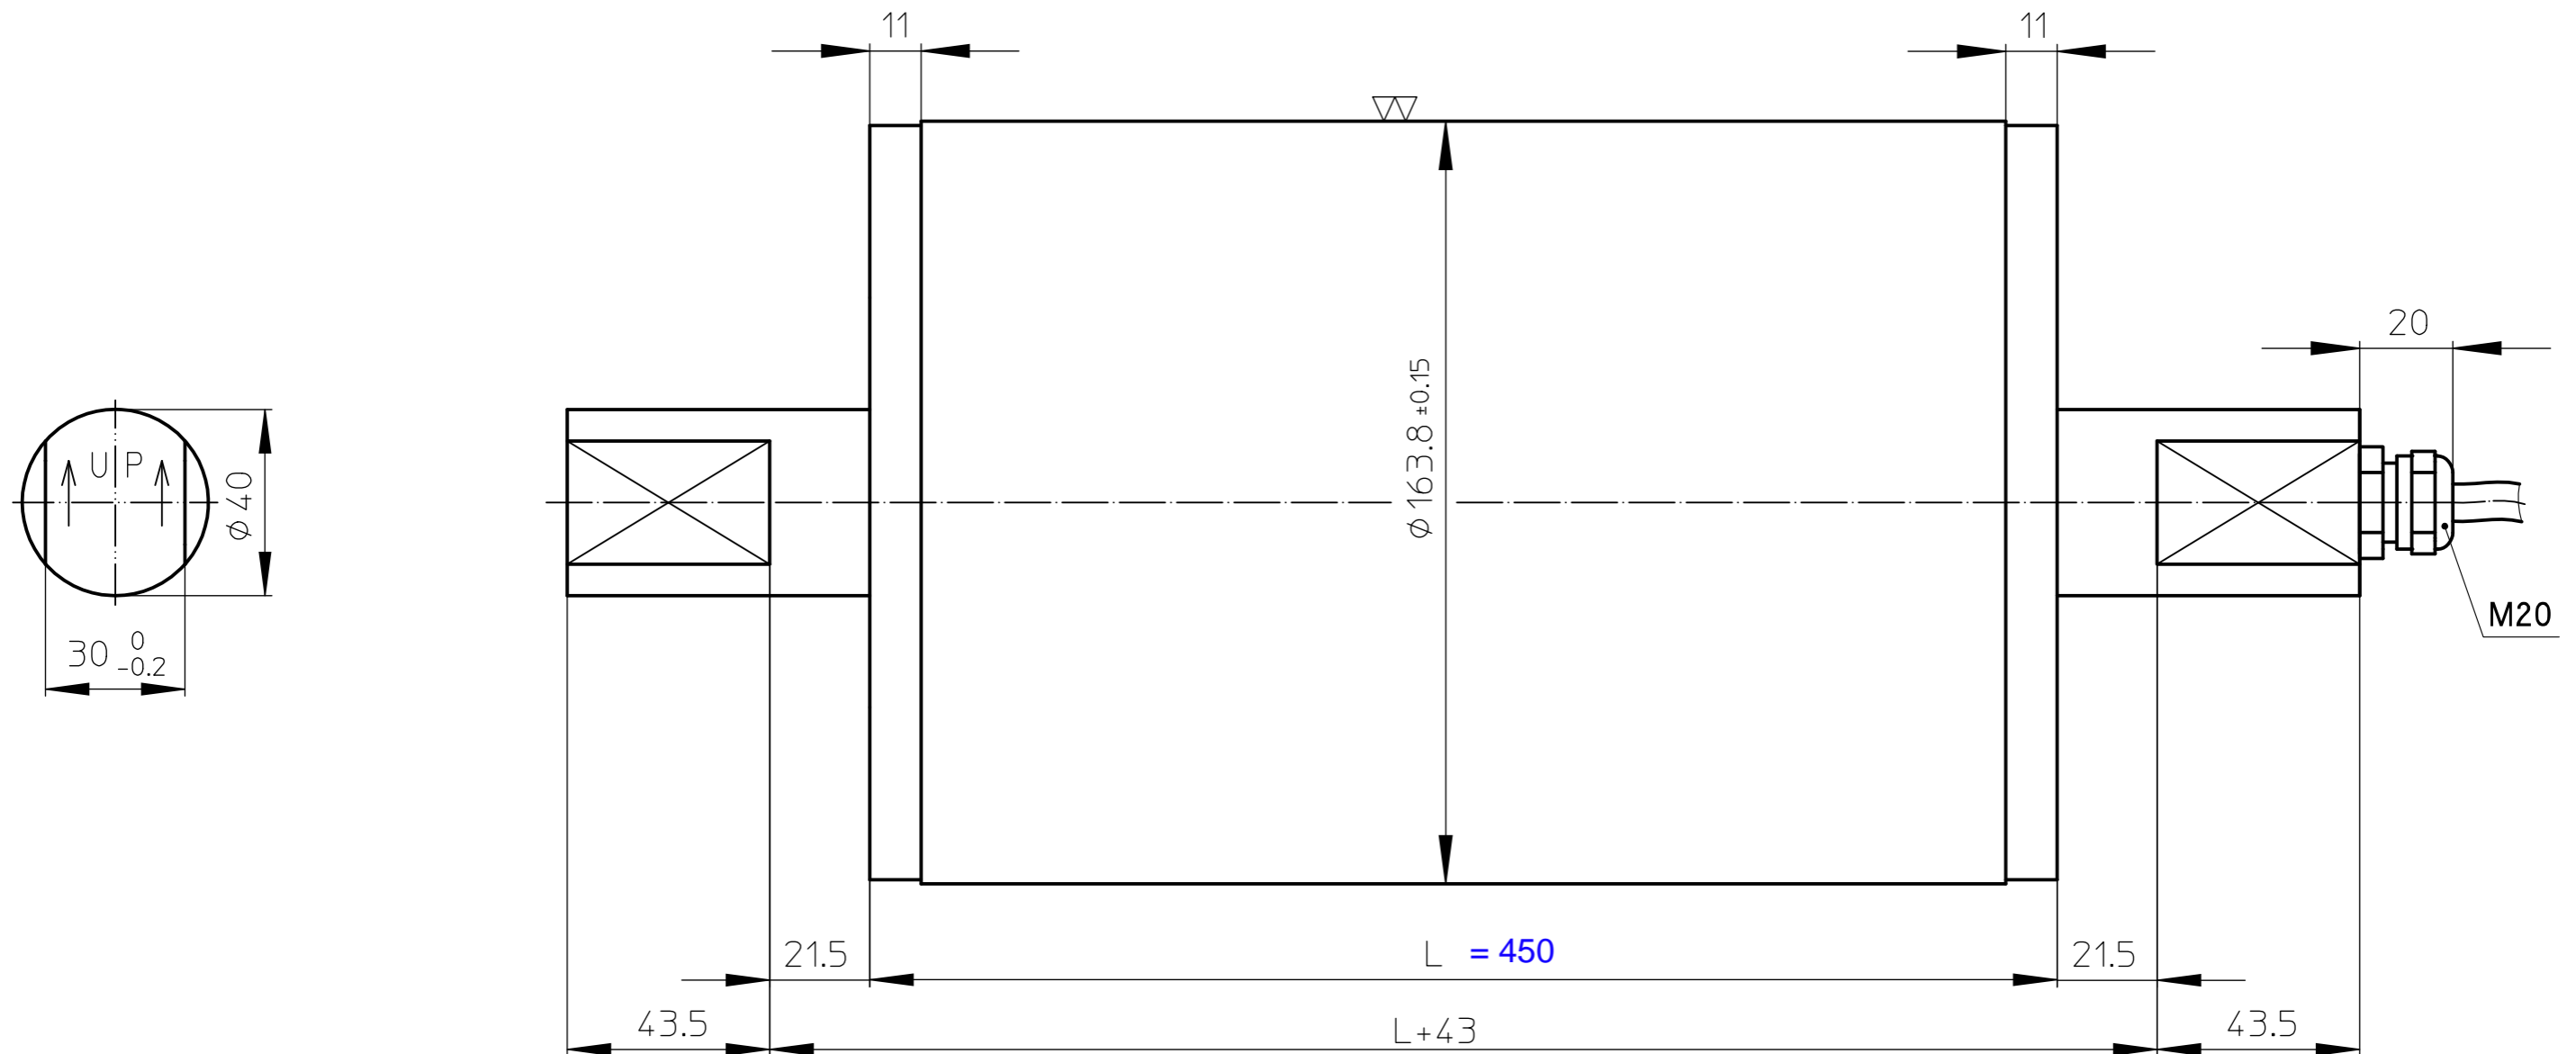

# TM160B40\_Option 1

## mild steel Drummotor with straight connector

OFF\_TM160B40\_GV\_FORI\_20160401

**VAN DER GRAAF B.V.** VOLLENHOVE-HOLLAND