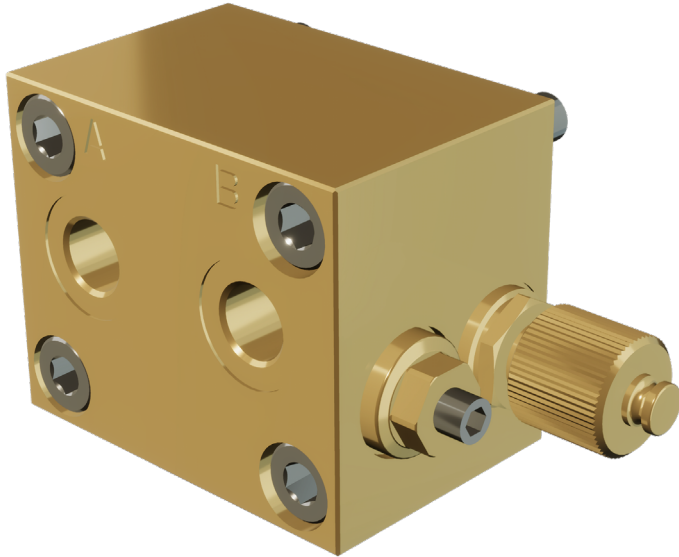

Damcos™ CB

CB Control Block

Available Types (Brass and Stainless Steel)

- CB 2-PCV-R-T-H
- CB 2-PCV-R-T¹
- CB 2-S-H
- CB 2-S¹
- CB 1-S-H
- CB 1A-S-H
- CBKF 1-S-H¹
- CBKF 1A-S-H¹

¹) Not Available in stainless steel version

Description

CB Standard control block for mounting on 1-line and 2-line actuators. It is prepared for mounting of pilot operated check valve, relief valve and throttle valve, stop valve and hand pump quick connections.