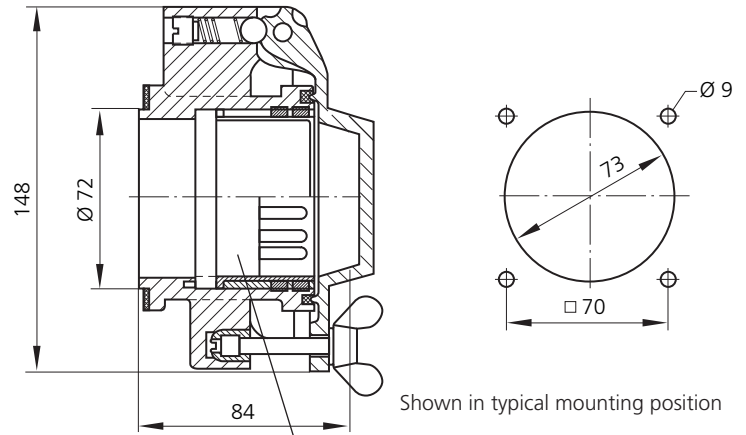

Type 309

Straight Receptacle with Snap Cover for Bayonet Coupling (mated and locked IP 55)

Contact inserts see page 37 – 39

Part Number Alu-cast, painted	Part Number Bronze, Ni-plated	Comments
309.010.000.642.000	309.010.000.554.000	

Straight Plug with Bayonet Coupling

Contact inserts see page 37 – 39

Part Number ¹⁾ Alu-cast, painted	Part Number ¹⁾ Bronze, Ni-plated	Comments
309.020.000.642.000	309.020.000.554.000	

In-line Receptacle, Straight, Bayonet Coupling

Contact inserts see page 37 – 39

Part Number ¹⁾ Alu-cast, painted	Part Number ¹⁾ Bronze, Ni-plated	Comments
309.030.000.642.000	309.030.000.554.000	

¹⁾ Cable clamp is not included in part number (see page 45 and 46)
Assembly instructions see page 47