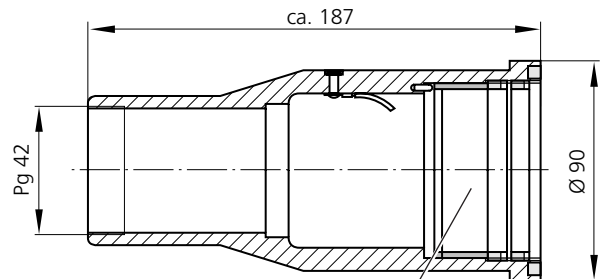

Type 309

Straight Receptacle with Snap Cover for Bayonet Coupling (mated and locked IP 55)

Contact inserts see page 37 – 39

Part Number Alu-cast, painted	Part Number Bronze, Ni-plated	Comments
309.010.000.642.000	309.010.000.554.000	

Straight Plug with Bayonet Coupling

Contact inserts see page 37 – 39

Part Number ¹⁾ Alu-cast, painted	Part Number ¹⁾ Bronze, Ni-plated	Comments
309.020.000.642.000	309.020.000.554.000	

In-line Receptacle, Straight, Bayonet Coupling

Contact inserts see page 37 – 39

Part Number ¹⁾ Alu-cast, painted	Part Number ¹⁾ Bronze, Ni-plated	Comments
309.030.000.642.000	309.030.000.554.000	

¹⁾ Cable clamp is not included in part number (see page 45 and 46)
Assembly instructions see page 47