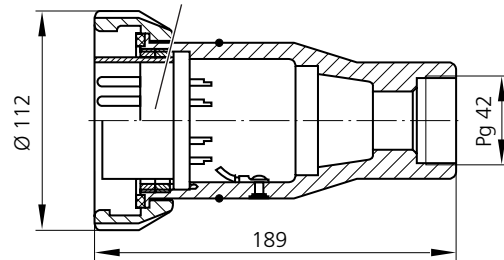

Type 309

Straight Receptacle with Snap Cover for Bayonet Coupling (mated and locked IP 55)

Contact inserts see page 37 – 39

Part Number Alu-cast, painted	Part Number Bronze, Ni-plated	Comments
309.010.000.642.000	309.010.000.554.000	

Straight Plug with Bayonet Coupling

Contact inserts see page 37 – 39

Part Number ¹⁾ Alu-cast, painted	Part Number ¹⁾ Bronze, Ni-plated	Comments
309.020.000.642.000	309.020.000.554.000	

In-line Receptacle, Straight, Bayonet Coupling

Contact inserts see page 37 – 39

Part Number ¹⁾ Alu-cast, painted	Part Number ¹⁾ Bronze, Ni-plated	Comments
309.030.000.642.000	309.030.000.554.000	

¹⁾ Cable clamp is not included in part number (see page 45 and 46)
Assembly instructions see page 47