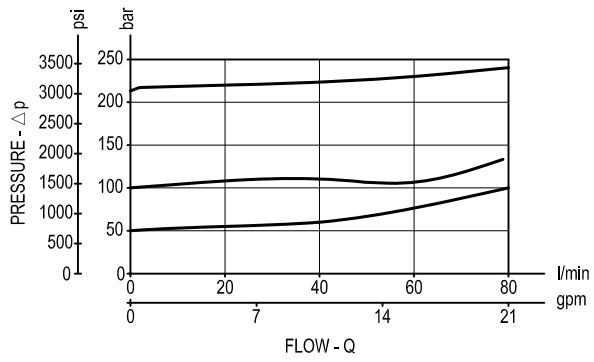

### Performance graph

### Ordering code

05.13.02	X	Y	Z
----------	---	---	---

**Manifold with relief, direct acting  
guided poppet type  
Special cavity**

**Settings - Springs**  
(see table Z on page 2)

**Cartridge style - Adjustments**  
(see table X on page 2)

**Manifold style - Dimensions and port sizes**  
(see table Y on page 1)