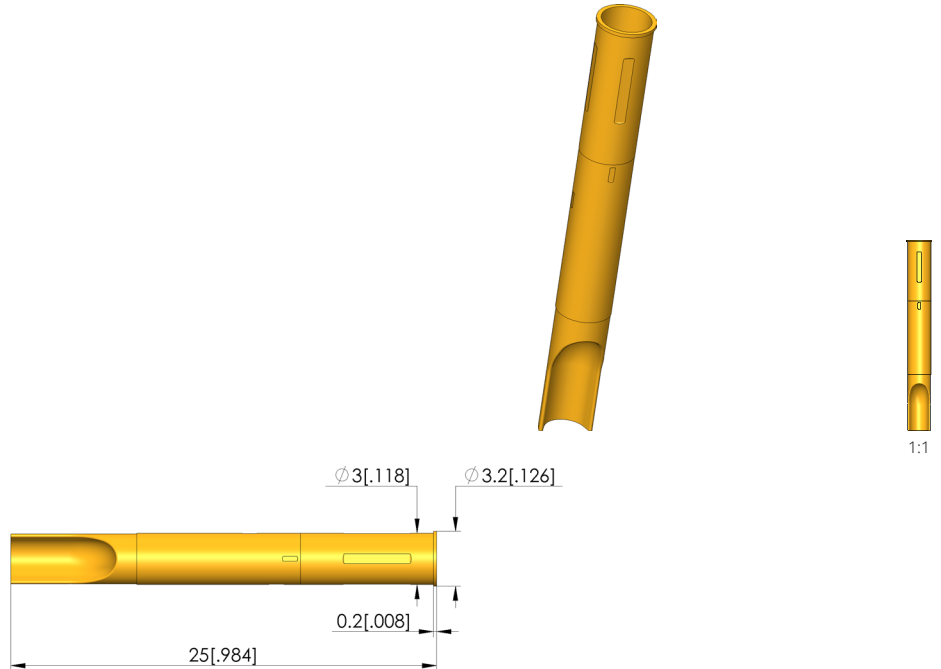

# Receptacle

### General data

Product group:  
Series:  
Sub-series:  
Type of receptacle connection:  
Press ring:  
Surface area:  
Collar diameter:  
Collar height:  
Knurl:  
Vacuum-tight:  
RoHS-compliant:

Receptacles (KS)  
KS-113  
KS-113 press-in version  
Solder  
No  
Gold  
3.2 mm [.125 in]  
0.2 mm [.007 in]  
No  
No  
RoHS-3

### Mounting hole

Mounting hole in CEM1:  
Mounting hole in FR4:

2.98 - 2.99 mm [.117 - .117 in]  
2.98 - 2.99 mm [.117 - .117 in]

### Mechanical data

Total length:  
Outer diameter:

25 mm [.984 in]  
3 mm [.118 in]